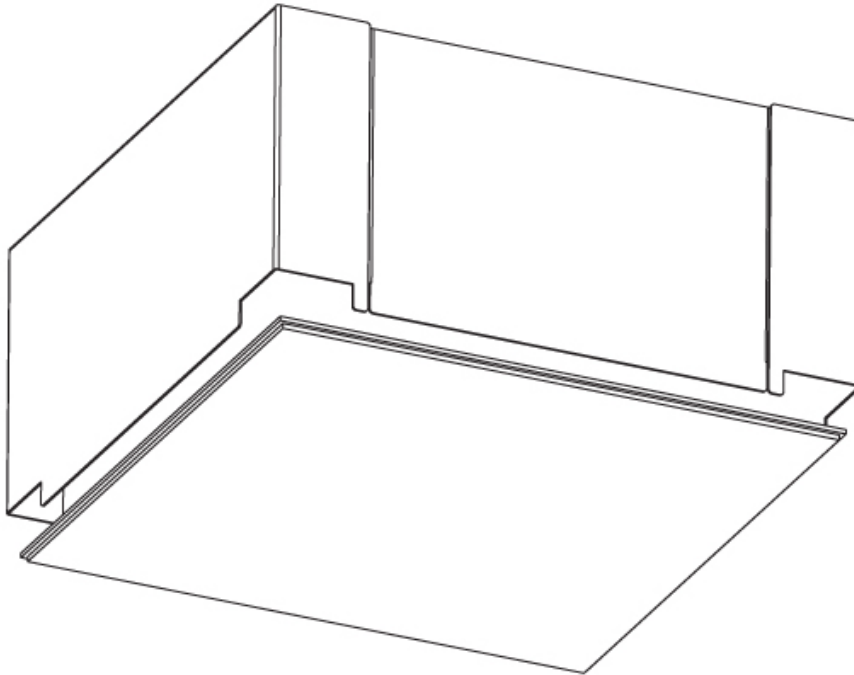

PI2 STANDARD TRIMLESS

A36809-

PROJECT

TYPE

SPECIFIER

QUANTITY

DATE